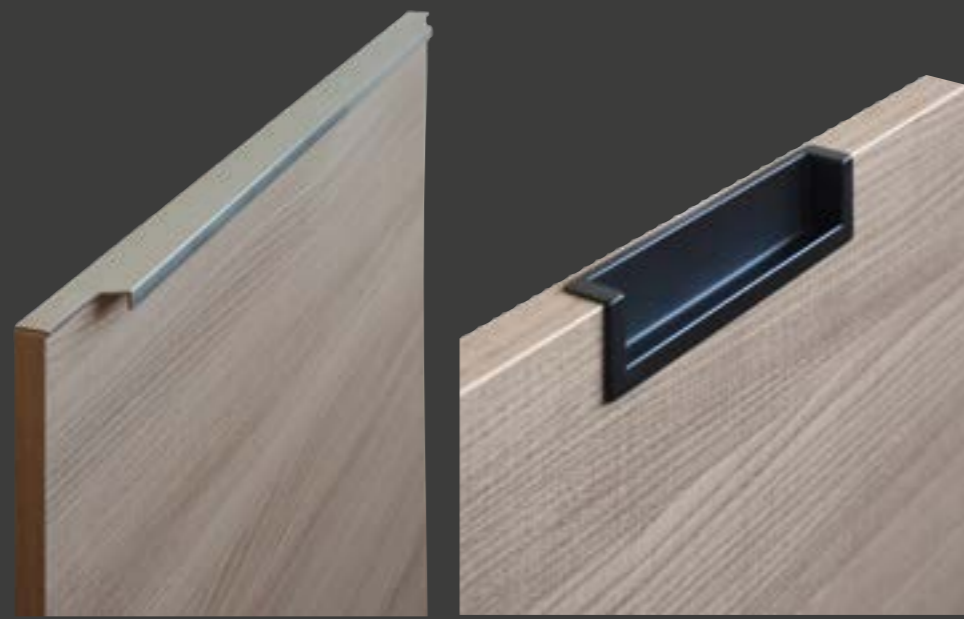

FINITURE
FINISHES

LACCATILUCIDI/OPACHI

BIANCO	NEW
ROSSO	NEW
ANTRACITE	NEW
CAPPUCCINO	NEW
CORDA	NEW

NOBILITATI

ROVERE BIONDO	NEW	BIANCO
ROVERE CUIOIO	NEW	CASHMERE
GRIGIO FUMO	NEW	OAK CLASSIC
GRIGIO ARGENTO	NEW	OLMO CHIARO
		HEMLOCK NORDICO
		TRANCHÈ TAFIRA
		OLMO LAVICO (IN ELIMINAZIONE)

MANIGLIE
HANDLE

MANIGLIA LINEA
LINEA HANDLE

NEW

MANIGLIA TASCA
TASCA HANDLE

NEW

CLIO
COLLECTION